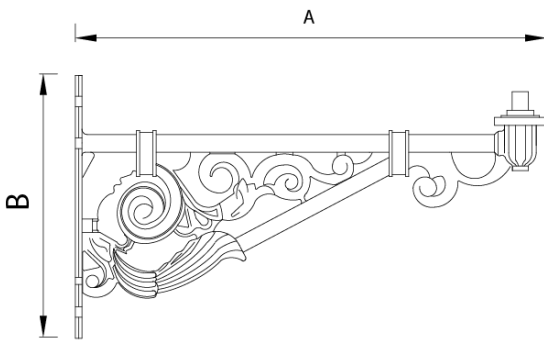

# Villa Pole - Wall Bracket

IRVI71

Classic bracket for column or wall mounting; (IRVI71) **made of recycled and recyclable plastic (REBNEW)** for Class II being a durable maintenance-free material, (IRVI71P) made of aluminium. Both options finished in black RAL 9005 and top fixing by means of a 3/4" fitting.

Ref.	Material	A	B
IRVI71	Rebnew	710	400
IRVI71P	Aluminio	710	400

Ground anchoring screws not included.