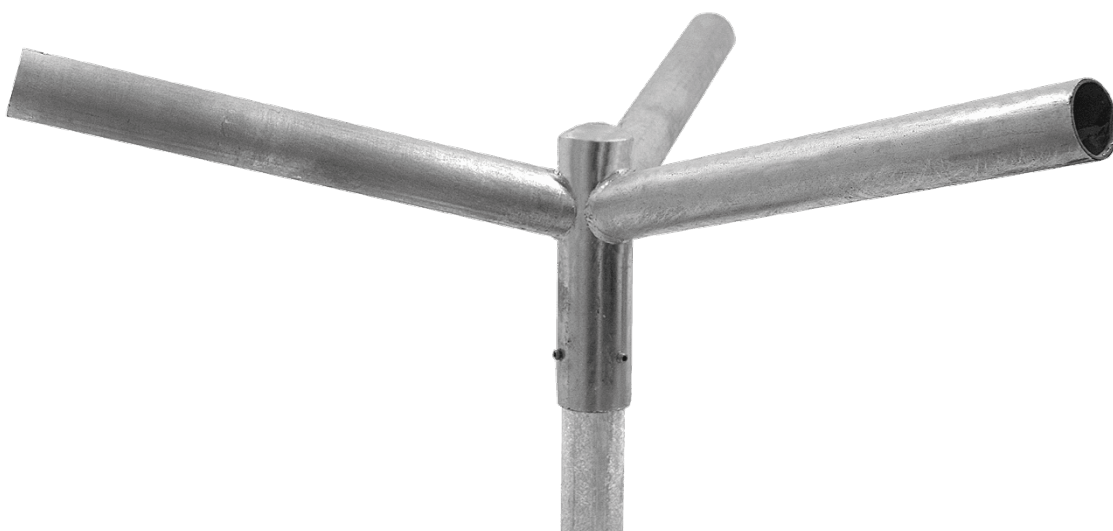

Tube Bracket

IRAP5T

Pole bracket made in steel S-235-JR galvanized.

Ref.	A	ØB	ØC	X
IRAP5D	500	60x3	60	105°
IRAP5Q	500	60x3	60	105°
IRAP5S	500	60x3	60	105°
IRAP5T	500	60x3	60	105°
IRAP10D	1000	60x3	60	105°
IRAP10S	1000	60x3	60	105°