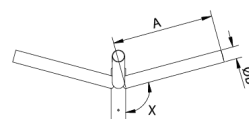

Tube Bracket

IRAP5T

Pole bracket made in steel S-235-JR galvanized.

Ref.	A	ØB	ØC	X
IRAP5D	500	60x3	60	105°
IRAP5Q	500	60x3	60	105°
IRAP5S	500	60x3	60	105°
IRAP5T	500	60x3	60	105°
IRAP10D	1000	60x3	60	105°
IRAP10S	1000	60x3	60	105°