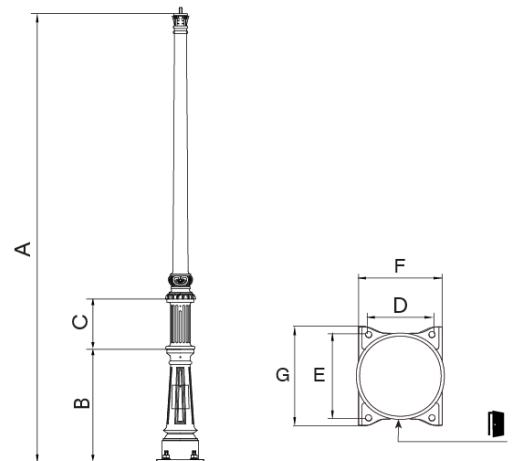

# Pole Naranjo

ICNA36

Classic style Pole with a cast iron base, anti-rust primer, and black finish. Hot-dip galvanized steel shaft with a standard micro-textured black finish.  
 Total Pole height: 3.6 meters, with 3/4" GAS female TOP termination (3/4" fitting not included). Classic design intended for historical, monumental spaces or Residential areas with a traditional profile that enhances its surroundings.

Optional:  
 – Double and triple format with Villa IRVI71

Ref.	A	B	C	D	E	F	G				
ICNA36	3600	905	400	207	273	273	320	M18x500	X	X	X

ILIS

ILNA