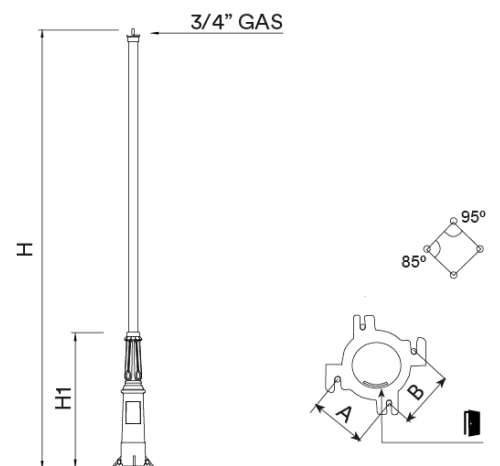

Classic style Pole with a cast iron base, anti-rust primer, and black finish. Hot-dip galvanized steel shaft with a standard micro-textured black finish.

Total Pole height: 3.5 meters, with 3/4" GAS female TOP termination (3/4" fitting not included). Classic design intended for historical, monumental spaces or Residential areas with a traditional profile that enhances its surroundings.

* Installation note:

To set the bolts in concrete, use the SPECIAL template supplied by BENITO. Rhomboid template with an 85°-95° orientation.

* Installation note: To set the bolts in concrete, use the SPECIAL template supplied by BENITO. Rhomboid template with an 85°-95° orientation.

Ref.	H	H1	A	B	
ICCA35	3500	1110	175	185	M18x500

ILIS

ILNA