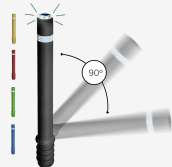

Flex bollard - Flexible con Peana

HFLEXP

- Flexible luminosa con LED solar
HFLEXSOL