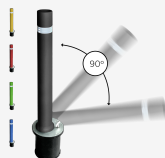

- Móvil Flexible base inox
HFLEXMI