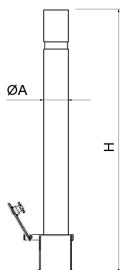

# Hospitalet Durable Mobile

H214FM

HOSPITALET DURABLE  
H214F

Bollard made of high impact resistance composite. 100% recyclable with stainless steel ring on top. Satin finish, forge black colour.

Ref.	Ø A	H
H214F	95	1000
H214FM/1C	95	1000

Recommended anchoring: embedded base.