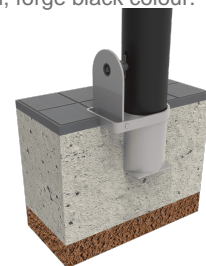

# Hospitalet Durable Mobile

H214FM

HOSPITALET DURABLE  
H214F

Bollard made of high impact resistance composite. 100% recyclable with stainless steel ring on top. Satin finish, forge black colour.

Ref.	Ø A	H
H214F	95	1000
H214FM/1C	95	1000

Recommended anchoring: embedded base.