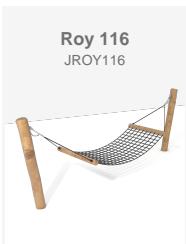

The Jardines de la Huerta de San Bertran have inaugurated the new Robinia park, an accessible, natural, and sustainable space designed for everyone's enjoyment.

The transformation of the **Jardines de la Huerta de San Bertran**, in **Barcelona's** Poble-sec neighborhood, has been completed. This February, the Robinia park was inaugurated, designed for the enjoyment of the entire community.

The space features a set of 'Mikado' Robinia logs, perfect for improving balance and motor skills in young children. Additionally, it includes a modular play structure with a slide, a hammock for relaxation, and trampolines that add an extra touch of fun. On one of the platforms in the park, there is a custom ROY balance set, ideal for improving coordination, and a nest swing. Designed as an open and people-centered environment, the park invites children to play and explore in a safe and natural setting, while adults can relax and enjoy the green surroundings.

The existing Mediterranean vegetation, consisting of pines and holm oaks, has been preserved and enhanced with new trees such as cypresses, camellias, and flowering pear trees, along with renewed shrub and herbaceous vegetation.

This intervention reaffirms the commitment to sustainable and accessible urban planning, promoting coexistence and well-being in the neighborhood and the city.