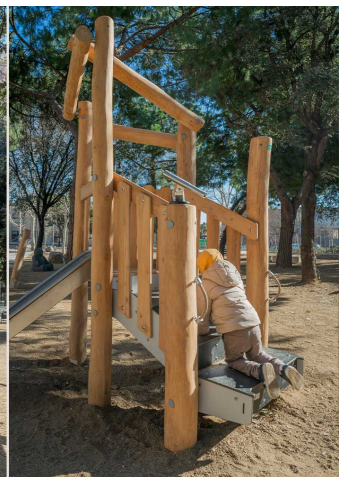

V. | The constant improvement and evolution of our products may result in some modifications of the technical specifications and characteristics of the products without prior notice.

BENITO

info@benito.com
tel. 93 852 1000