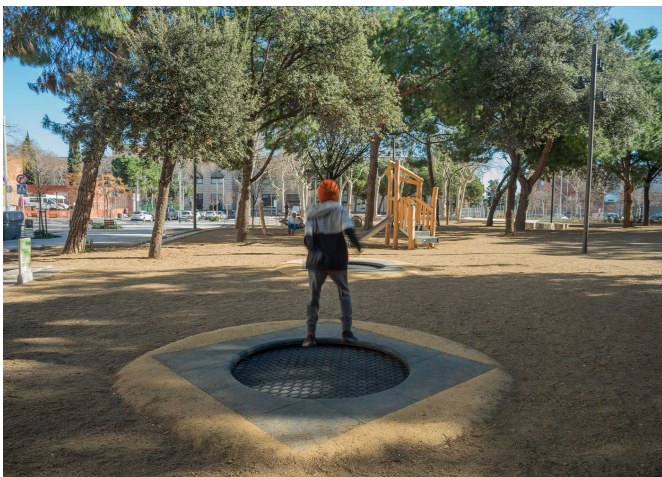

V. | The constant improvement and evolution of our products may result in some modifications of the technical specifications and characteristics of the products without prior notice.

BENITO

info@benito.com
tel. 93 852 1000