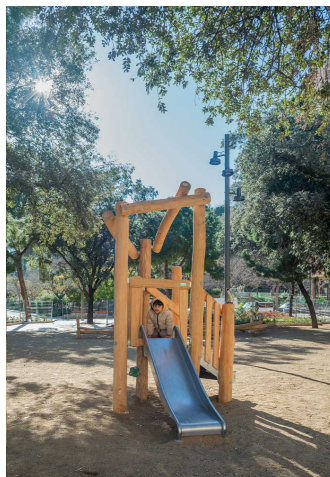

V. | The constant improvement and evolution of our products may result in some modifications of the technical specifications and characteristics of the products without prior notice.

BENITO

info@benito.com
tel. 93 852 1000