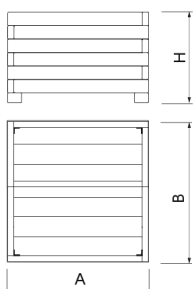

Ref.	A	B	H
UM1640/1PR	1800	600	480
UM1640/2PR	1000	480	480
UM1640/4PR	950	950	720
UM1640/5PR	600	600	480
UM1640/6PR	960	960	960

+49 (0) 521 450 131-2 | mb@bas-mobiliar.de