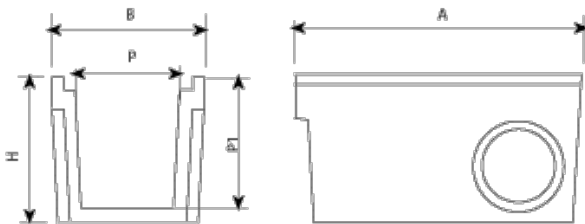

D400 Canal HRM

PC50T-C1

REF.	-	A	B	H	P	P1	UN.
PC50T/C1	D400	1000	580	665	365	496	4