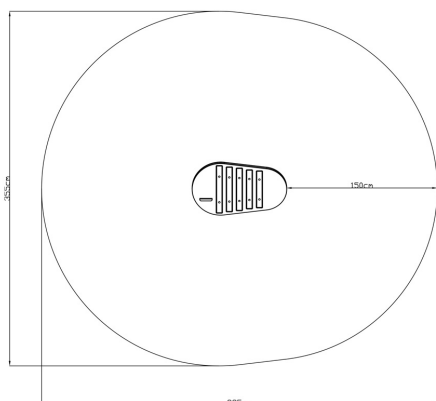

# Xilo

JPM6

1+

Certified  
EN1176  
product

A x B

A=3550mm 14.10m<sup>2</sup> -m 1

B=3950mm

SD